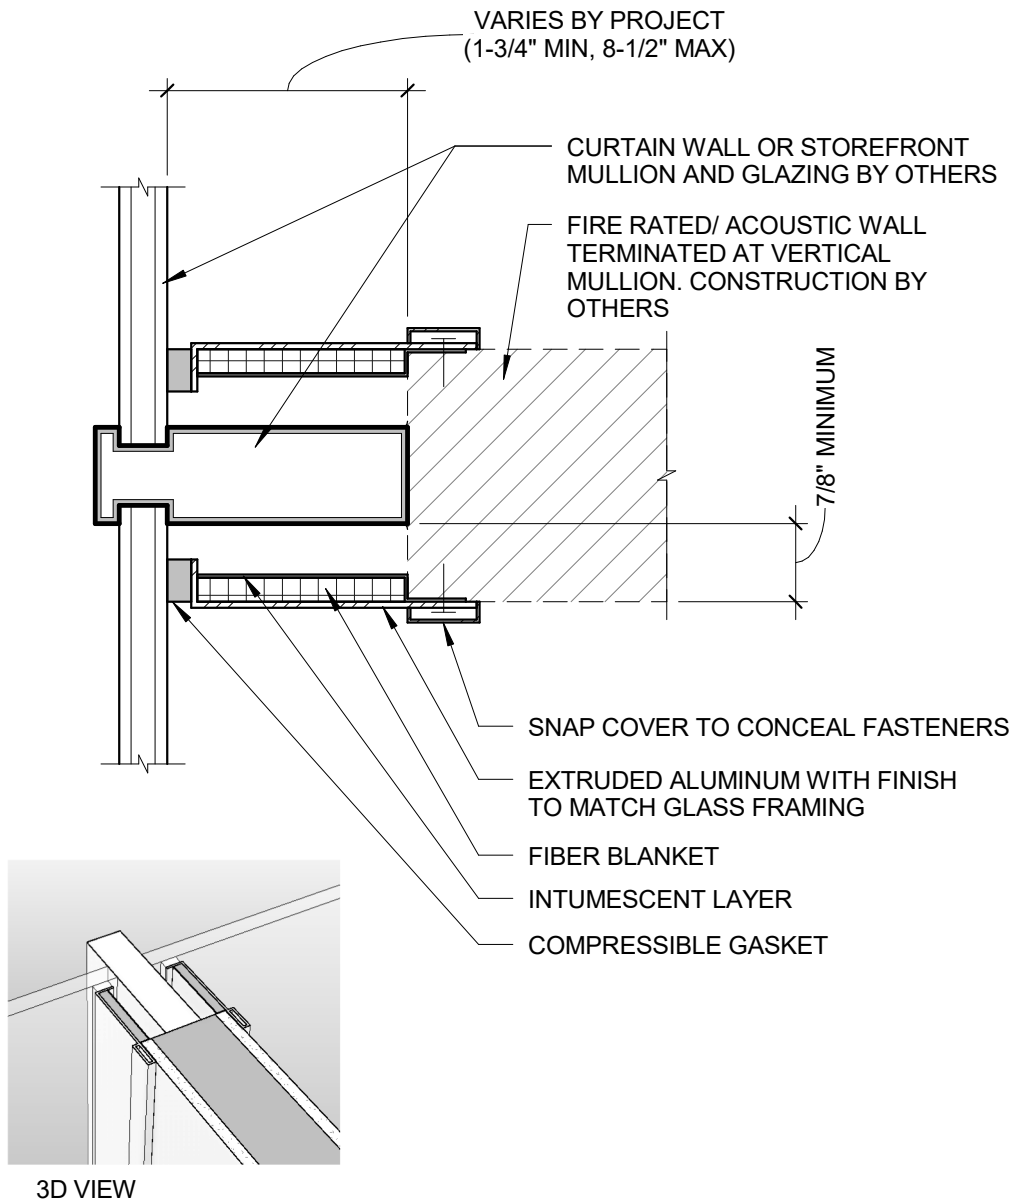

MULL(it)OVER

60 CLASSIC WITH 2 HOUR FIRE RATING (STC 59)

SCALE: 3" = 1'-0"

UL ASSEMBLY NO: WW-S-1041

MULL IT OVER PRODUCTS
(616) 730-2162

www.mullitoverproducts.com
info@mullitoverproducts.com

Patent No. 8,572,914 & 8,782,977