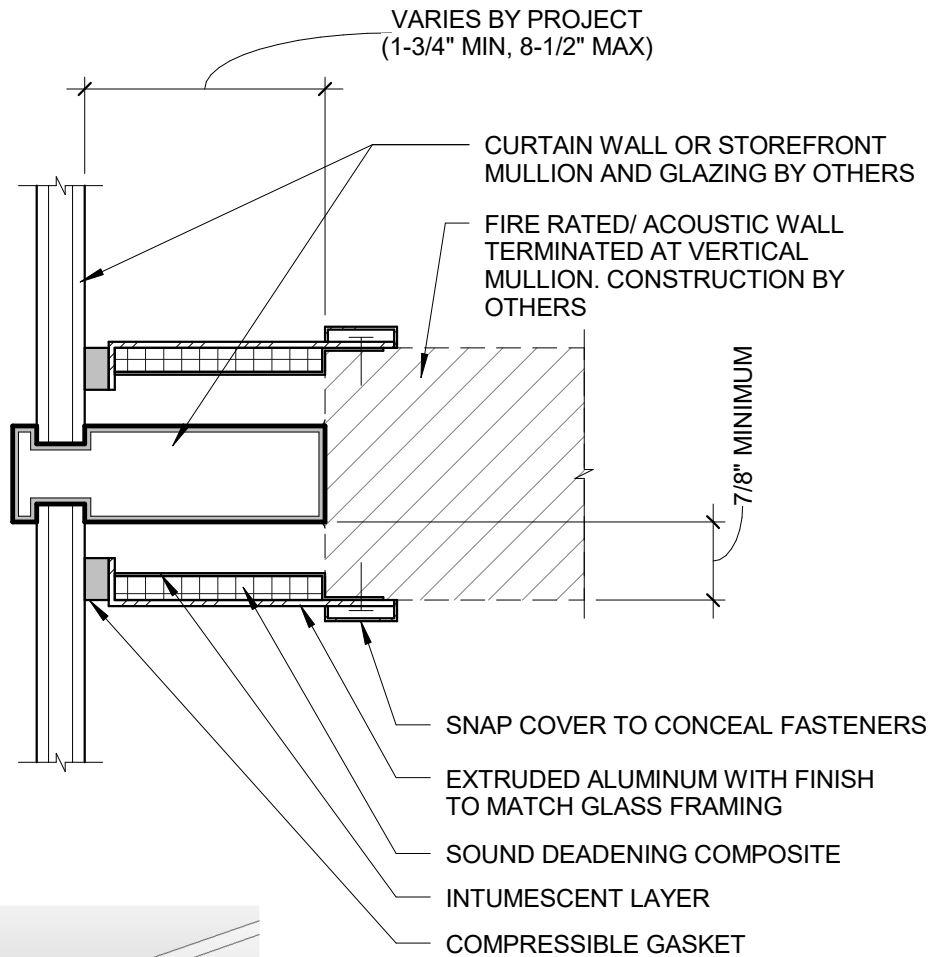

MULL(it)OVER

3D VIEW

60 CLASSIC WITH 1 HOUR FIRE RATING

SCALE: 3" = 1'-0"

UL ASSEMBLY NO: WW-S-1039

MULL IT OVER PRODUCTS
(616) 730-2162

www.mullitoverproducts.com
info@mullitoverproducts.com

Patent No. 8,572,914 & 8,782,977